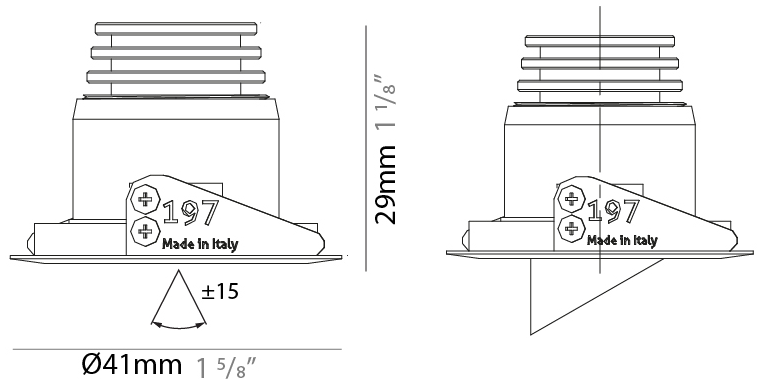

A1250001-

base number   Color   Finish   Lens
Temperature   Options   Options

1. To build a product code in our configurator select the specify button on the base model # product page
2. To build a manual product code on this datasheet choose from the options listed below in blue font and add the suffix to the base model #

GENERAL

Series: Nilo
Subseries: Nilo D
Brand: Unonovesette
Division: Architectural
Mounting Type: Recessed
Mounting Location: Ceiling
Subcategory: Downlight

PHYSICAL

Shape: Round
Diameter (mm): 41
Diameter (in): 1 5/8
Height (mm): 40
Height (in): 1 9/16
Light Distribution: Downlight
Weight (kg): 0.04
Weight (lbs): 0.09
Diffuser: Extra clear tempered glass
Fixture Finish: WHI / BLK
Fixture Material: Aluminum
Cable Details: 200mm cable 2x0.5 mm2
Upon Request: Finishes: Natural Anodized Aluminum

ELECTRICAL

Lamp Type: LED
Input Wattage (W): 2.48
Total Output Wattage (W): 1.49
Dimming: Non-Dimming / Phase Dimming (120Vac only) / 0-10V Dimming
Driver Included: No
Driver Location: Remote
Driver Type: Constant Current - 120 / 277Vac
Driver Class: Class 2
Input Voltage (V): 120 - 277
Constant Current (mA): 500

LED

Number of LEDs: 1
Color Temperature (°K): 2200 / 2700 / 3000 / 4000
Max. Delivered Lumen (lm): 127
CRI: >90 CRI
Lamp Life (hrs): 100000

OPTICAL

Optic°: 10 / 23 / 43 / 70 / 10x40

RATINGS AND CERTIFICATIONS

Certified By: Certified for North American Standards
IP rating: IP40
Bug Rating: B0 U0 G0